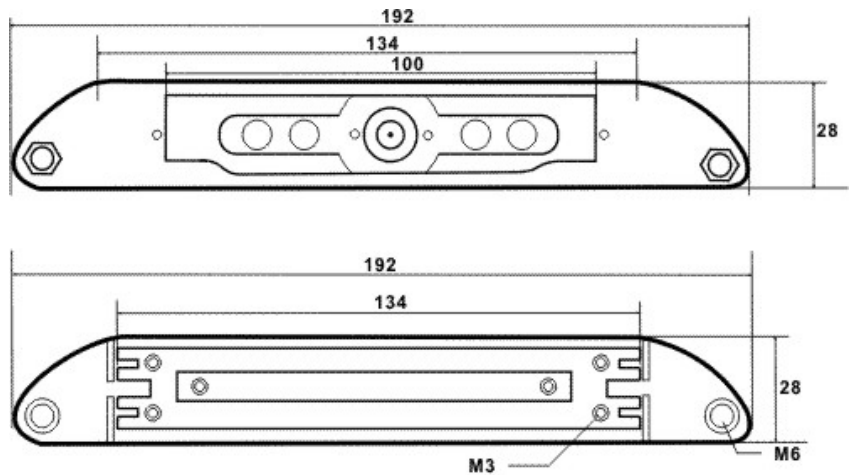

CC1025/2 IR Exterior Camera

- Super Wide angle (180 degree)
- Easy to install
- Waterproof camera for long-term outdoor usage
- Smaller size and hidden / embedded design for more convenient installation
- Designed for car rear view system
- Night vision available
- Super low illumination

1 / 4" COLOR CAMERA

TV System: PAL/ NTSC

Effective Pixels: 640x480

Sensing Area: 3.58mm (H) x2.69mm (V)

Sync. System: Internal

Resolution: 420TV lines

Minimum Illumination: 0 Lux (LED ON)

Video Output: Composite Signal (1.0Vp-p, 75.)