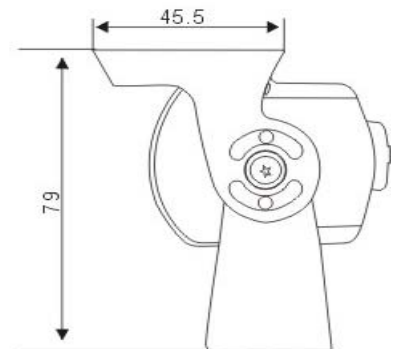

AudioBus

Exterior Color Camera CC1031N/CA

Exquisite design and workmanship, precise circuit & structure. Aluminum alloy structure, All-sealed water-proof body. View-angle cable adjustable. Excellent Shock-proof capability, designed especially for car/vehicle rear view surveillance.

- 1. Water Resistant: IP66
- 2. Easy installation

SPECIFICATION	CC1031N/CA
Image Device	SHARP 1/3" CCD
Number of Pixels	PAL: (H)500x(V)582
Scanning System	PAL: 625 Lines, 50 Field/Sec
Sync System	Internal Synchronization
Horizontal Resolution	420 TV Line
Video output	1Vp-p 75 Ω , Negative
B.L.C.	Auto
White Balance	Auto
S/N Ratio	More Than 46dB
Gamma Characteristic	0.45
Minimum Illumination	0 Lux with built-in IR LED
Electronic Shutter	PAL : 1/50~1/100,000 Sec
Built-In Lens	f: 2.97mm
Power Consumption	12V±10%DC , 100mA
Operation Temperature	-10°C ~ + 50°C, RH 95% Max
Storage Temperature	-20°C ~ + 60°C, RH 95% Max
Color	Black
Weight	350 g.