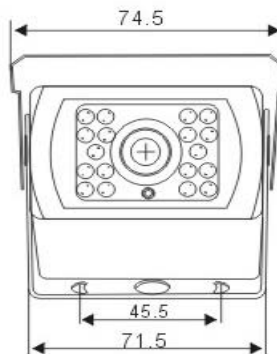

AudioBus

Exterior Color Camera CC1031N/CA

Exquisite design and workmanship, precise circuit & structure. Aluminum alloy structure, All-sealed water-proof body. View-angle cable adjustable. Excellent Shock-proof capability, designed especially for car/vehicle rear view surveillance.

- 1. Water Resistant: IP66
- 2. Easy installation

SPECIFICATION	CC1031N/CA
Image Device	SHARP 1/3" CCD
Number of Pixels	PAL: (H)500x(V)582
Scanning System	PAL: 625 Lines, 50 Field/Sec
Sync System	Internal Synchronization
Horizontal Resolution	420 TV Line
Video output	1Vp-p 75 Ω , Negative
B.L.C.	Auto
White Balance	Auto
S/N Ratio	More Than 46dB
Gamma Characteristic	0.45
Minimum Illumination	0 Lux with built-in IR LED
Electronic Shutter	PAL : 1/50~1/100,000 Sec
Built-In Lens	f: 2.97mm
Power Consumption	12V±10%DC , 100mA
Operation Temperature	-10°C ~ + 50°C, RH 95% Max
Storage Temperature	-20°C ~ + 60°C, RH 95% Max
Color	Black
Weight	350 g.