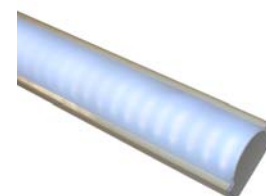

Iluminación LED - LED LIGHT

**Puede cortarse cada 3 ó 6 LEDs para
Ajustarse a sus necesidades**

Modelo <i>Model.</i>	Tamaño <i>Sizes</i>	Nº de LEDs <i>Quantity of LEDs</i>
TL12048BL24 DC12V	480 x 18,5 mm.	24 LEDs
TL24048BL24 DC24V	480 x 18,5 mm.	24 LEDs

- ❖ SIN MANTENIMIENTO (+ de 50000 horas)
- ❖ Montaje sólido con resistencia a golpes y vibraciones
- ❖ Sin radiaciones UV o IR
- ❖ **MAYOR REDUCCION EN CONSUMO Y COSTES DE MANTENIMIENTO**
- ❖ LED: Súper alto brillo
- ❖ Colores: Estándar Blanco frío (Cct 6000-6500k), Opcional: Blanco Cálido (Cct 2800-3200k), Rojo, Verde o Amarillo
- ❖ Angulo de haz: 120 grados
- ❖ Diseñado para su montaje directamente sobre cualquier superficie

- ❖ *Without Maintenance: + 50000 Hours*
- ❖ *Solid-State, High Shock or Vibration Resistant*
- ❖ *No UV or IR Radiation*
- ❖ **MAJOR REDUCTION IN POWER COSTS and MAINTENANCE**
- ❖ *LED: Super bright Through-Hole Led*
- ❖ *Colours: Standard Cool White (Cct 6000-6500k), Optional: Warm White (Cct 2800-3200k), Red, Green, Blue or Yellow*
- ❖ *Beam Angle: 120 Degree*
- ❖ *Special Design to be fitted directly to any surface*

Color	Number of LEDs	Voltage VDC	Power (W)	Current (A)	Viewing angle	Wave length Color Temp	Lum. (lm)
White	24	24	7,6	0,32	120	6500 K	360 lm / 0,5 mts. - 145 lm / 1 mts.

Se pueden suministrar sueltos para el montaje en el perfil propio del cliente o montado en una de nuestras pantallas de iluminación:

We can supply in spare parts to be mounted in the own profile of the customer or mounted in one of our illumination light:

Pantalla de superficie

Base de aluminio y Difusor extrusionado de policarbonato
Largo configurable x 21 x 54 mm.
Penumbra LED Azul incluida

Pantalla empotrada o esquinera

Base de ABS y Difusor extrusionado de policarbonato
Largo configurable x 45 x 45 mm.
Penumbra LED Azul incluida

Pantalla de superficie