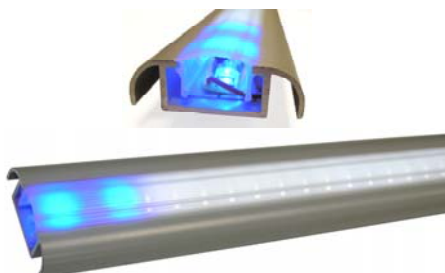

Iluminación LED - LED LIGHT

**Puede cortarse cada 3 ó 6 LEDs para
Ajustarse a sus necesidades**

Modelo <i>Model.</i>	Tamaño <i>Sizes</i>	Nº de LEDs <i>Quantity of LEDs</i>
TL12048BL24 DC12V	480 x 18,5 mm.	24 LEDs
TL24048BL24 DC24V	480 x 18,5 mm.	24 LEDs

- ❖ SIN MANTENIMIENTO (+ de 50000 horas)
- ❖ Montaje sólido con resistencia a golpes y vibraciones
- ❖ Sin radiaciones UV o IR
- ❖ **MAYOR REDUCCION EN CONSUMO Y COSTES DE MANTENIMIENTO**
- ❖ LED: Súper alto brillo
- ❖ Colores: Estándar Blanco frío (Cct 6000-6500k), Opcional: Blanco Cálido (Cct 2800-3200k), Rojo, Verde o Amarillo
- ❖ Angulo de haz: 120 grados
- ❖ Diseñado para su montaje directamente sobre cualquier superficie

- ❖ *Without Maintenance: + 50000 Hours*
- ❖ *Solid-State, High Shock or Vibration Resistant*
- ❖ *No UV or IR Radiation*
- ❖ **MAJOR REDUCTION IN POWER COSTS and MAINTENANCE**
- ❖ *LED: Super bright Through-Hole Led*
- ❖ *Colours: Standard Cool White (Cct 6000-6500k), Optional: Warm White (Cct 2800-3200k), Red, Green, Blue or Yellow*
- ❖ *Beam Angle: 120 Degree*
- ❖ *Special Design to be fitted directly to any surface*

Color	Number of LEDs	Voltage VDC	Power (W)	Current (A)	Viewing angle	Wave length Color Temp	Lum. (lm)
White	24	24	7,6	0,32	120	6500 K	360 lm / 0,5 mts. - 145 lm / 1 mts.

Se pueden suministrar sueltos para el montaje en el perfil propio del cliente o montado en una de nuestras pantallas de iluminación:

We can supply in spare parts to be mounted in the own profile of the customer or mounted in one of our illumination light:

Pantalla de superficie

Base de aluminio y Difusor extrusionado de policarbonato
Largo configurable x 21 x 54 mm.
Penumbra LED Azul incluida

Pantalla empotrada o esquinera

Base de ABS y Difusor extrusionado de policarbonato
Largo configurable x 45 x 45 mm.
Penumbra LED Azul incluida

Pantalla de superficie